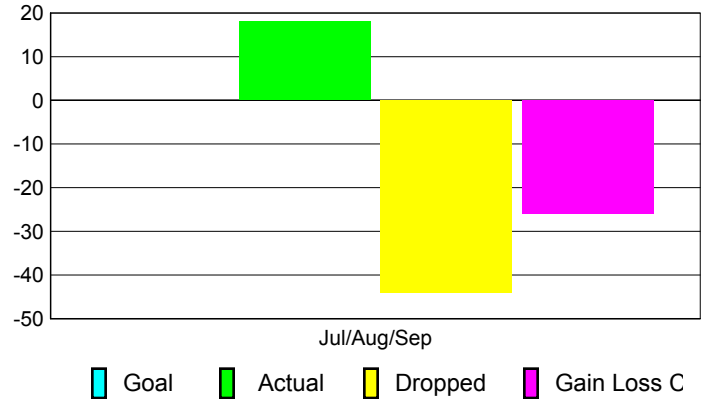

Membership Results 2010-2011

Goal, New, Dropped, Gain/Loss